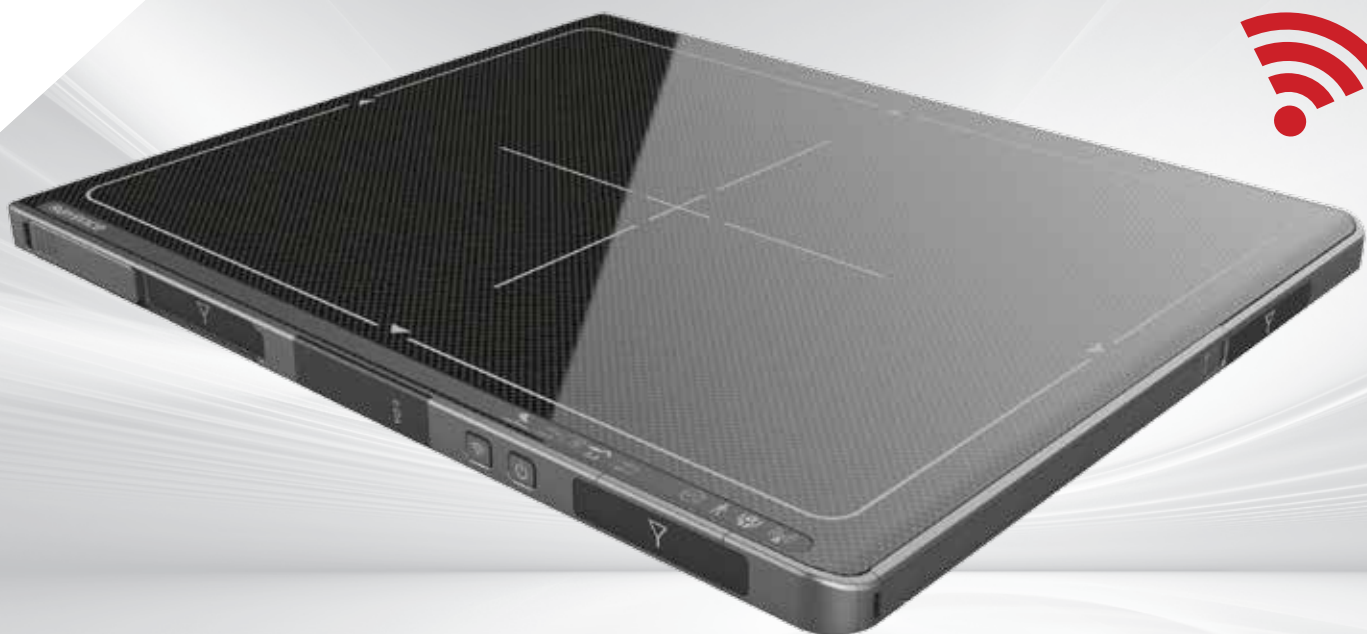

# rayence

10x12 Wireless Flat Panel Detector

## 1012WCC

The ergonomically designed Rayence C-Series Cesium Iodide wireless detectors are designed to offer high levels of handling, functionality, and exceptional diagnostic image quality in the X-ray room and beyond

## FEATURES

- ▲ Tapered, Recessed Edges
- ▲ Thin and Lightweight
- ▲ IPX6 Water Resistant
- ▲ Image Storage: 200 Images
- ▲ Room Sharing Functionality
- ▲ Auto Triggering Technology

### Ergonomic Design

Curved edges and a non-slip surface makes lifting and handling easier for all tabletop extremity exams as well as for pediatric and neonate imaging.