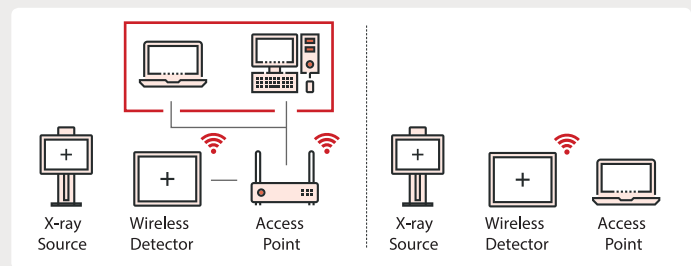

Detector Room Sharing